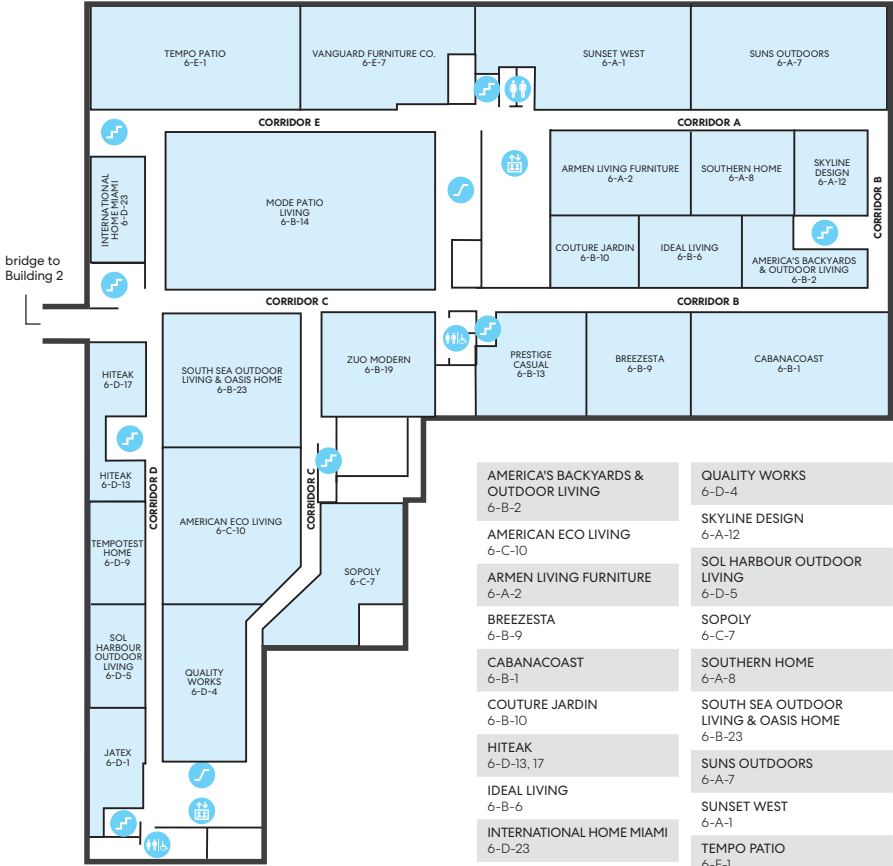

CASUAL/OUTDOOR FURNISHINGS SHOWROOMS

Select showrooms open weekdays between Markets.

B1

F6

Bridge Level

Building 1 Floor 6

- AMERICA'S BACKYARDS & OUTDOOR LIVING 6-B-2
- AMERICAN ECO LIVING 6-C-10
- ARMEN LIVING FURNITURE 6-A-2
- BREEZESTA 6-B-9
- CABANACOAST 6-B-1
- COUTURE JARDIN 6-B-10
- HITEAK 6-D-13, 17
- IDEAL LIVING 6-B-6
- INTERNATIONAL HOME MIAMI 6-D-23
- JATEK 6-D-1
- MODE PATIO LIVING 6-B-14
- PRESTIGE CASUAL 6-B-13
- AMERICA'S BACKYARDS & OUTDOOR LIVING 6-B-2
- QUALITY WORKS 6-D-4
- SKYLINE DESIGN 6-A-12
- SOL HARBOUR OUTDOOR LIVING 6-D-5
- SOPOLY 6-C-7
- SOUTHERN HOME 6-A-8
- SOUTH SEA OUTDOOR LIVING & OASIS HOME 6-B-23
- SUNS OUTDOORS 6-A-7
- SUNSET WEST 6-A-1
- TEMPO PATIO 6-E-1
- TEMPOTEST HOME 6-D-9
- VANGUARD FURNITURE CO. 6-E-7
- ZUO MODERN 6-B-19

Elevator

Escalator

Stairs

Restroom

Restroom Wheelchair Accessible