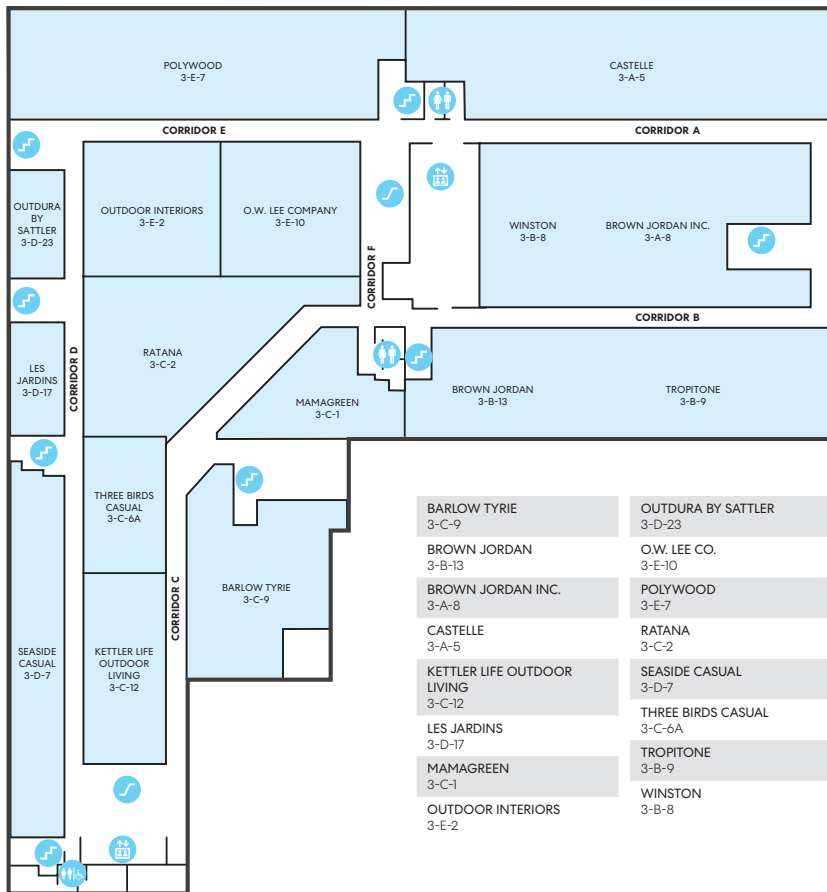

B1

F3

CASUAL/OUTDOOR FURNISHINGS SHOWROOMS

Showrooms on this floor open weekdays between Markets.

BARLOW TYRIE 3-C-9	OUTDURA BY SATTLER 3-D-23
BROWN JORDAN 3-B-13	O.W. LEE CO. 3-E-10
BROWN JORDAN INC. 3-A-8	POLYWOOD 3-E-7
CASTELLE 3-A-5	RATANA 3-C-2
KETTLER LIFE OUTDOOR LIVING 3-C-12	SEASIDE CASUAL 3-D-7
LES JARDINS 3-D-17	THREE BIRDS CASUAL 3-C-6A
MAMAGREEN 3-C-1	TROPITONE 3-B-9
OUTDOOR INTERIORS 3-E-2	WINSTON 3-B-8

Building 1 Floor 3

Elevator

Escalator

Stairs

Restroom

Restroom
Wheelchair Accessible