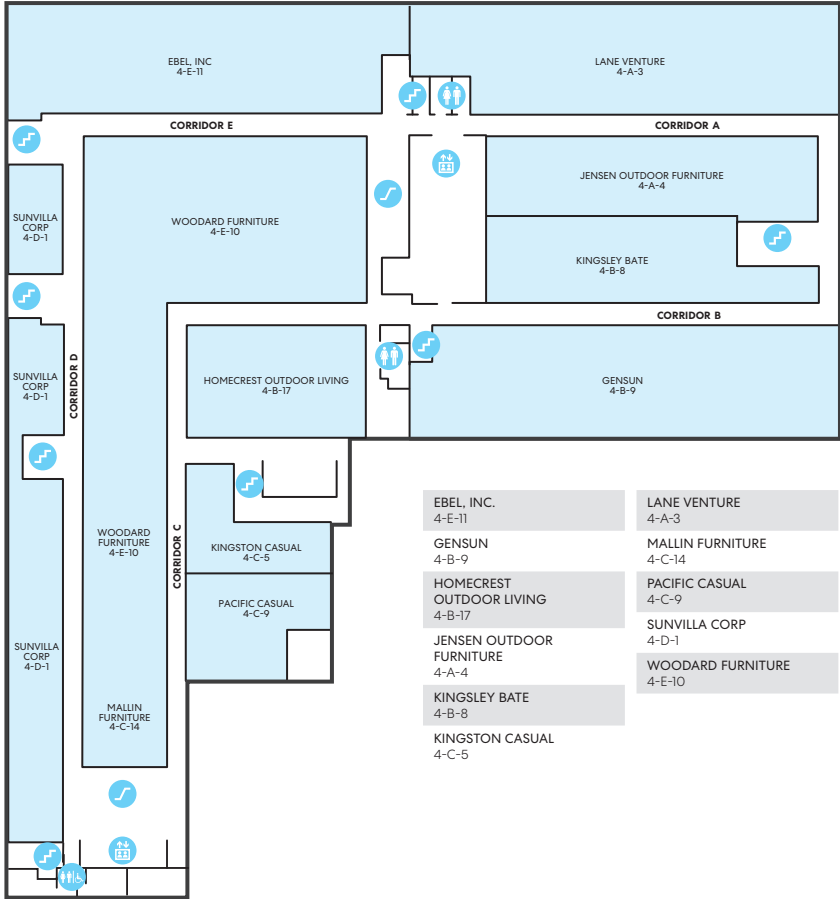

CASUAL/OUTDOOR FURNISHINGS SHOWROOMS

Open Monday, July 15 – Monday, July 22, 2024.
Select showrooms open weekdays between Markets.

B1

F4

EBEL, INC. 4-E-11	LANE VENTURE 4-A-3
GENSUN 4-B-9	MALLIN FURNITURE 4-C-14
HOMECREST OUTDOOR LIVING 4-B-17	PACIFIC CASUAL 4-C-9
JENSEN OUTDOOR FURNITURE 4-A-4	SUNVILLA CORP 4-D-1
KINGSLEY BATE 4-B-8	WOODARD FURNITURE 4-E-10
KINGSTON CASUAL 4-C-5	

Building 1 Floor 4

1. Elevator
   Escalator
   Stairs
   Restroom
   Restroom Wheelchair Accessible