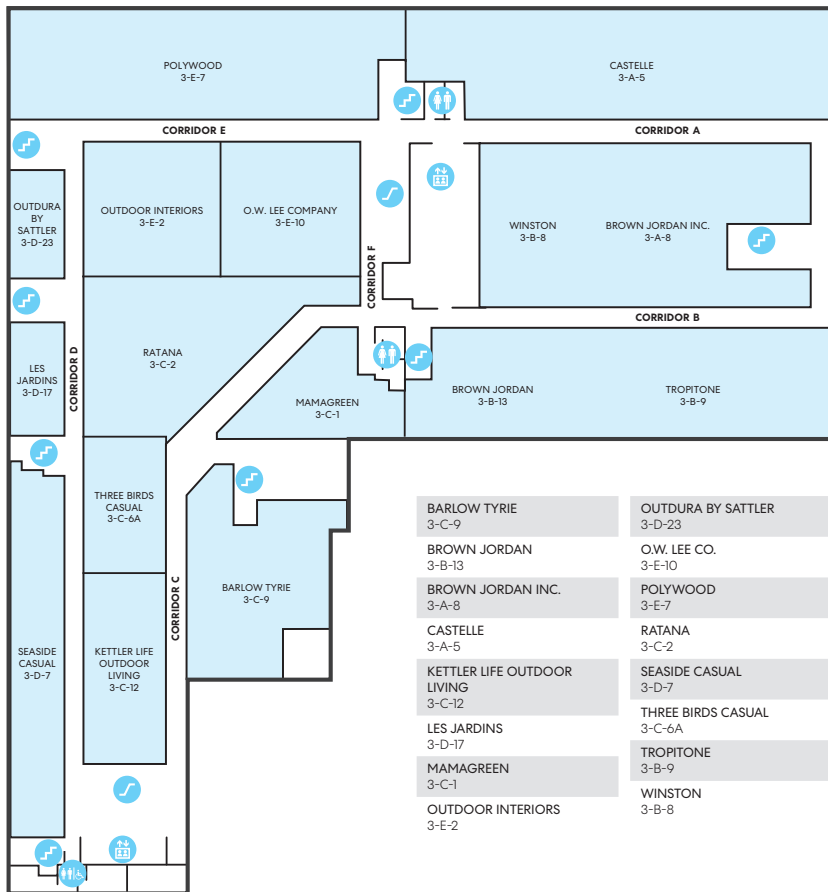

B1

F3

CASUAL/OUTDOOR FURNISHINGS SHOWROOMS

Open Monday, July 15 – Monday, July 22, 2024.

Select showrooms open weekdays between Markets.

BARLOW TYRIE 3-C-9	OUTDURA BY SATTLER 3-D-23
BROWN JORDAN 3-B-13	O.W. LEE CO. 3-E-10
BROWN JORDAN INC. 3-A-8	POLYWOOD 3-E-7
CASTELLE 3-A-5	RATANA 3-C-2
KETTLER LIFE OUTDOOR LIVING 3-C-12	SEASIDE CASUAL 3-D-7
LES JARDINS 3-D-17	THREE BIRDS CASUAL 3-C-6A
MAMAGREEN 3-C-1	TROPITONE 3-B-9
OUTDOOR INTERIORS 3-E-2	WINSTON 3-B-8

Building 1 Floor 3

Elevator

Escalator

Stairs

Restroom

Restroom
Wheelchair Accessible