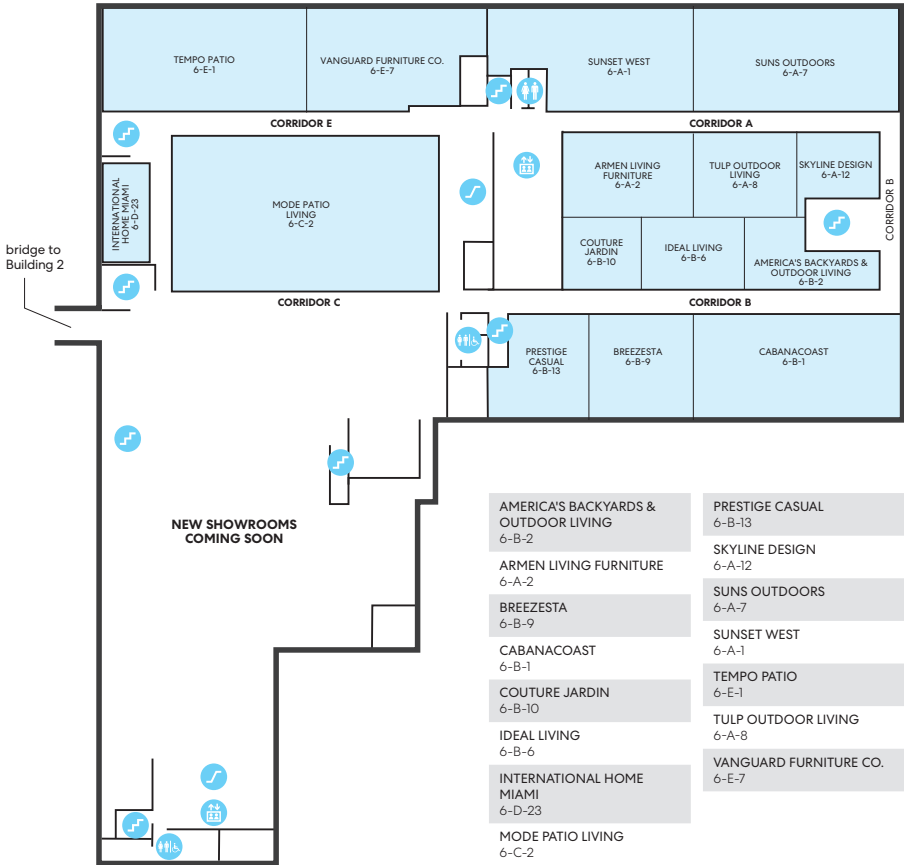

CASUAL/OUTDOOR FURNISHINGS SHOWROOMS

B1

F6

Bridge Level

Select showrooms open weekdays between Markets.*

*Scheduling an appointment with showrooms on this floor between Markets is recommended.

- AMERICA'S BACKYARDS & OUTDOOR LIVING 6-B-2
- ARMEN LIVING FURNITURE 6-A-2
- BREEZESTA 6-B-9
- CABANACOAST 6-B-1
- COUTURE JARDIN 6-B-10
- IDEAL LIVING 6-B-6
- INTERNATIONAL HOME MIAMI 6-D-23
- MODE PATIO LIVING 6-C-2
- PRESTIGE CASUAL 6-B-13
- SKYLINE DESIGN 6-A-12
- SUNS OUTDOORS 6-A-7
- SUNSET WEST 6-A-1
- TEMPO PATIO 6-E-1
- TULP OUTDOOR LIVING 6-A-8
- VANGUARD FURNITURE CO. 6-E-7

Building 1 Floor 6

- Elevator
- Escalator
- Stairs
- Restroom
- Restroom Wheelchair Accessible