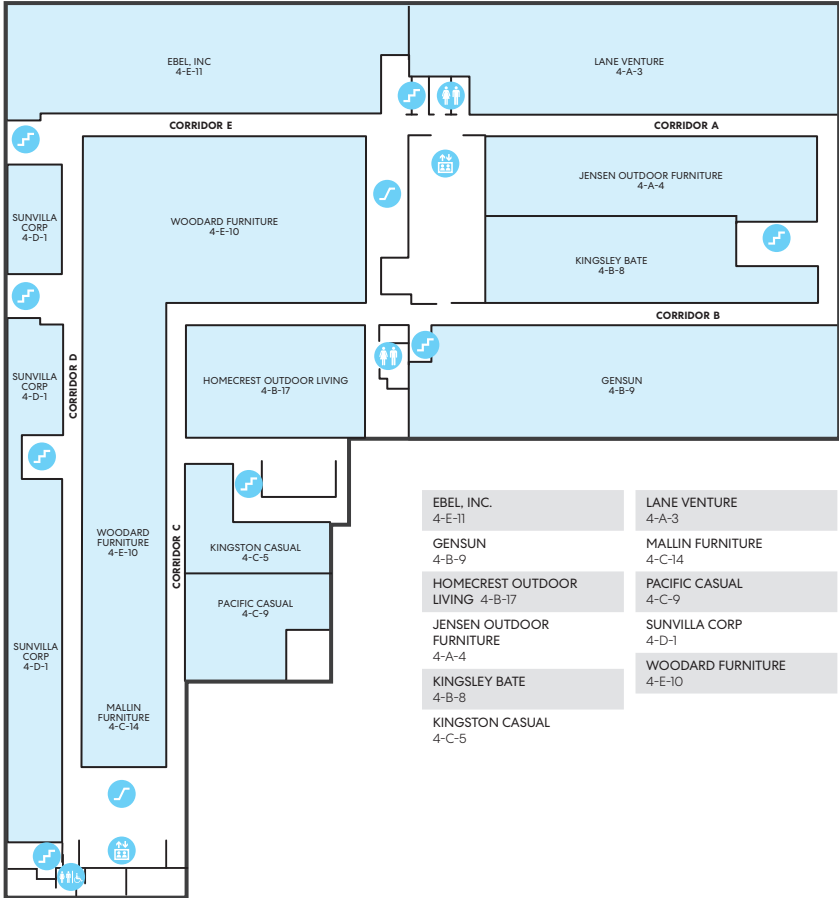

CASUAL/OUTDOOR FURNISHINGS SHOWROOMS

Showrooms open weekdays between Markets.

B1

F4

EBEL, INC. 4-E-11	LANE VENTURE 4-A-3
GENSUN 4-B-9	MALLIN FURNITURE 4-C-14
HOMECAST OUTDOOR LIVING 4-B-17	PACIFIC CASUAL 4-C-9
JENSEN OUTDOOR FURNITURE 4-A-4	SUNVILLA CORP 4-D-1
KINGSLEY BATE 4-B-8	WOODARD FURNITURE 4-E-10
KINGSTON CASUAL 4-C-5	

Building 1 Floor 4

1. Elevator
   Escalator
   Stairs
   Restroom
   Restroom Wheelchair Accessible