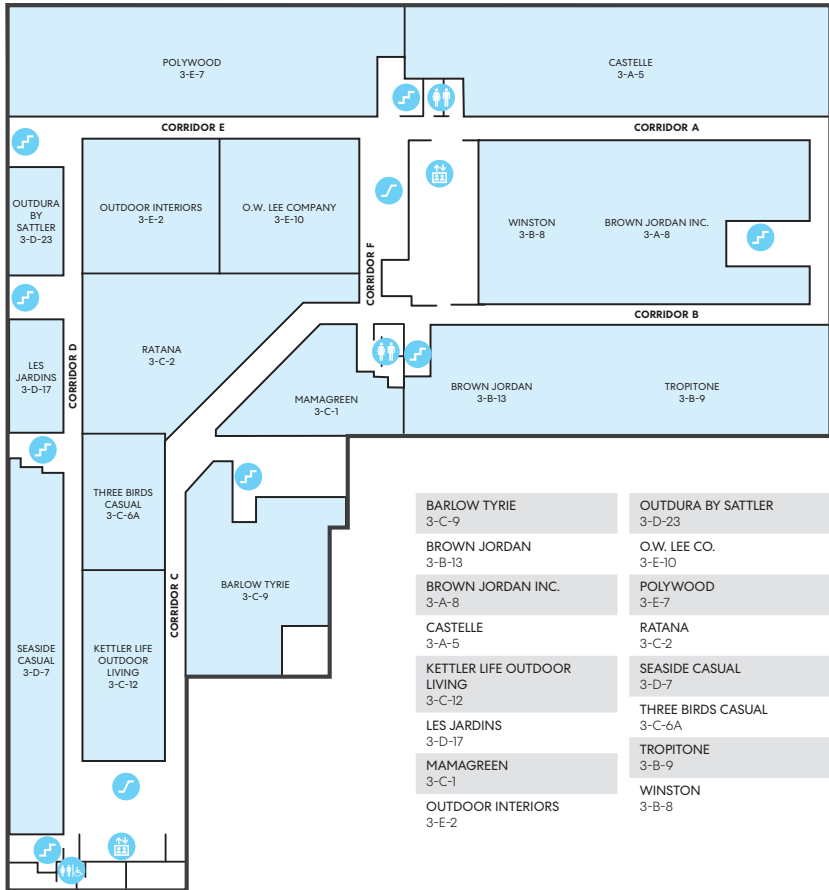

B1

F3

CASUAL/OUTDOOR FURNISHINGS SHOWROOMS

Showrooms open weekdays between Markets.

BARLOW TYRIE 3-C-9	OUTDURA BY SATTLER 3-D-23
BROWN JORDAN 3-B-13	O.W. LEE CO. 3-E-10
BROWN JORDAN INC. 3-A-8	POLYWOOD 3-E-7
CASTELLE 3-A-5	RATANA 3-C-2
KETTLER LIFE OUTDOOR LIVING 3-C-12	SEASIDE CASUAL 3-D-7
LES JARDINS 3-D-17	THREE BIRDS CASUAL 3-C-6A
MAMAGREEN 3-C-1	TROPITONE 3-B-9
OUTDOOR INTERIORS 3-E-2	WINSTON 3-B-8

Building 1 Floor 3

Elevator

Escalator

Stairs

Restroom

Restroom
Wheelchair Accessible