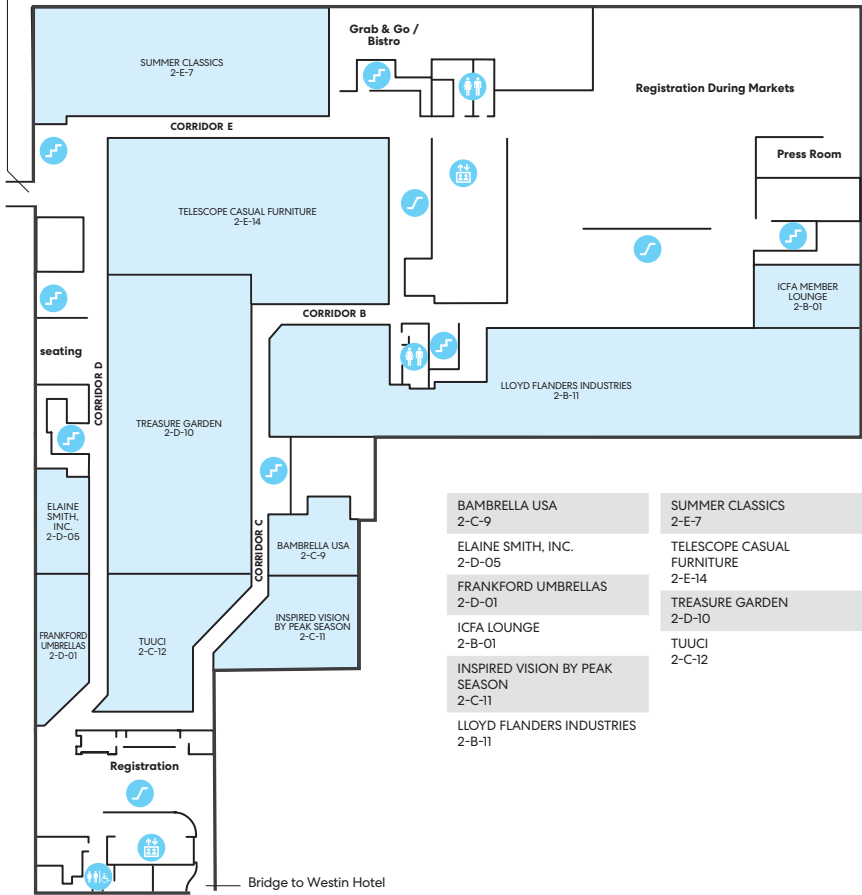

CASUAL/OUTDOOR FURNISHINGS SHOWROOMS

Showrooms open weekdays between Markets.

B1

F2

Bridge Level

bridge to Building 2

Building 1 Floor 2

Elevator

Escalator

Stairs

Restroom

Restroom
Wheelchair Accessible

CASUAL
MARKET
ATLANTA