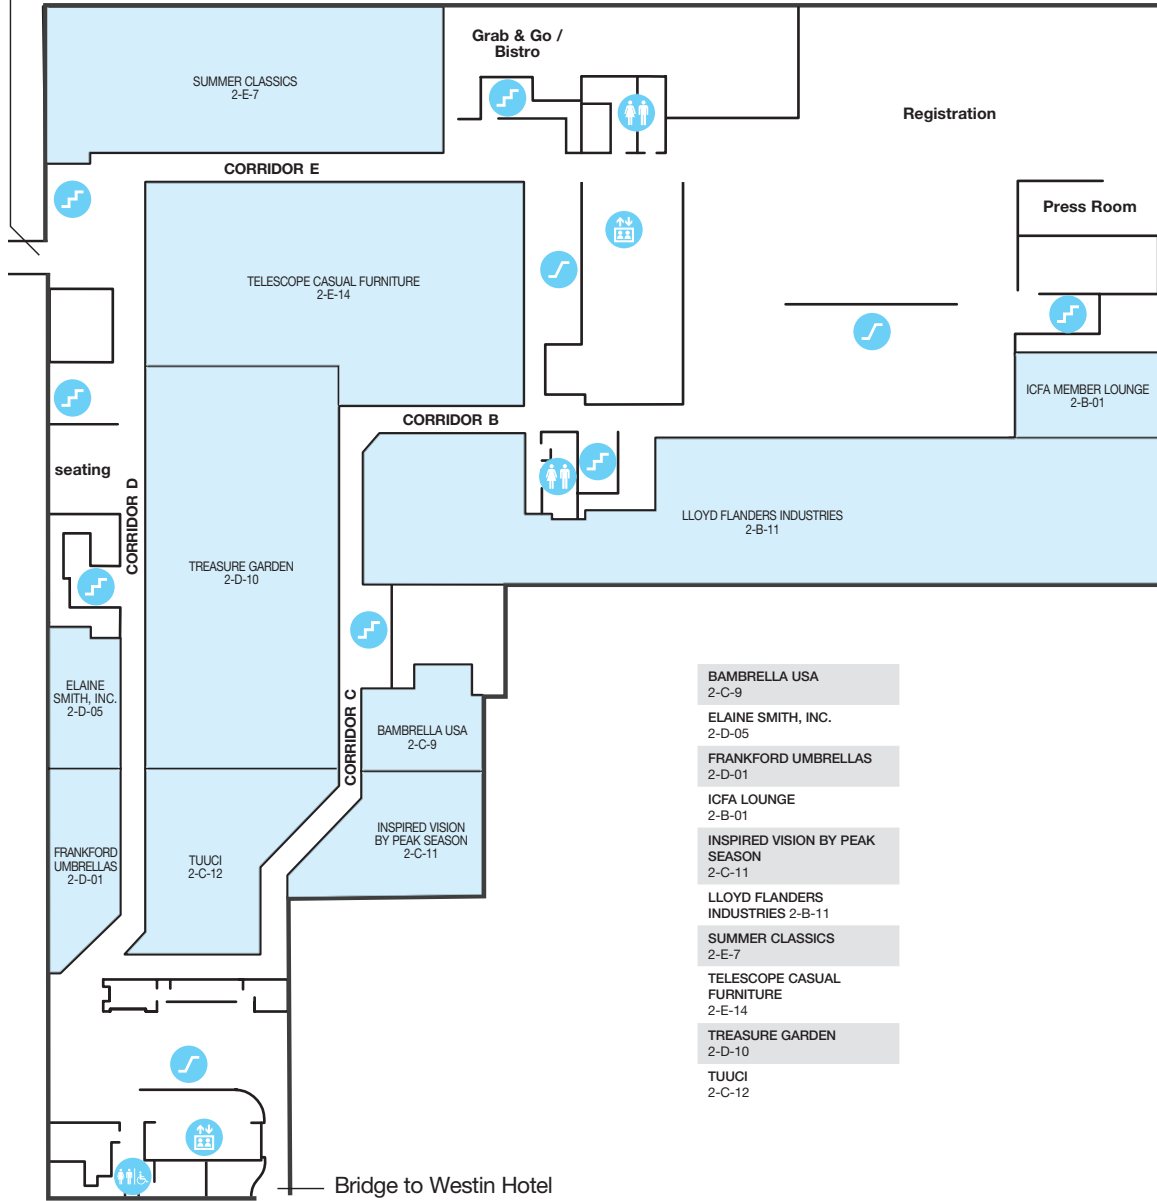

B1

F2

Bridge Level

## OUTDOOR DESIGN DAYS

September 18 - 20, 2023

9:00 a.m. - 6:00 p.m.

bridge to Building 2

- BAMBRELLA USA  
2-C-9
- ELAINE SMITH, INC.  
2-D-05
- FRANKFORD UMBRELLAS  
2-D-01
- ICFA LOUNGE  
2-B-01
- INSPIRED VISION BY PEAK SEASON  
2-C-11
- LLOYD FLANDERS INDUSTRIES 2-B-11
- SUMMER CLASSICS  
2-E-7
- TELESCOPE CASUAL FURNITURE  
2-E-14
- TREASURE GARDEN  
2-D-10
- TUUCI  
2-C-12

### Building 1 Floor 2

- Elevator
- Escalator
- Stairs
- Restroom
- Restroom Wheelchair Accessible

This floor is open for Outdoor Design Days 9:00 a.m.-6:00 p.m. It also participates in the Open Year Round program.