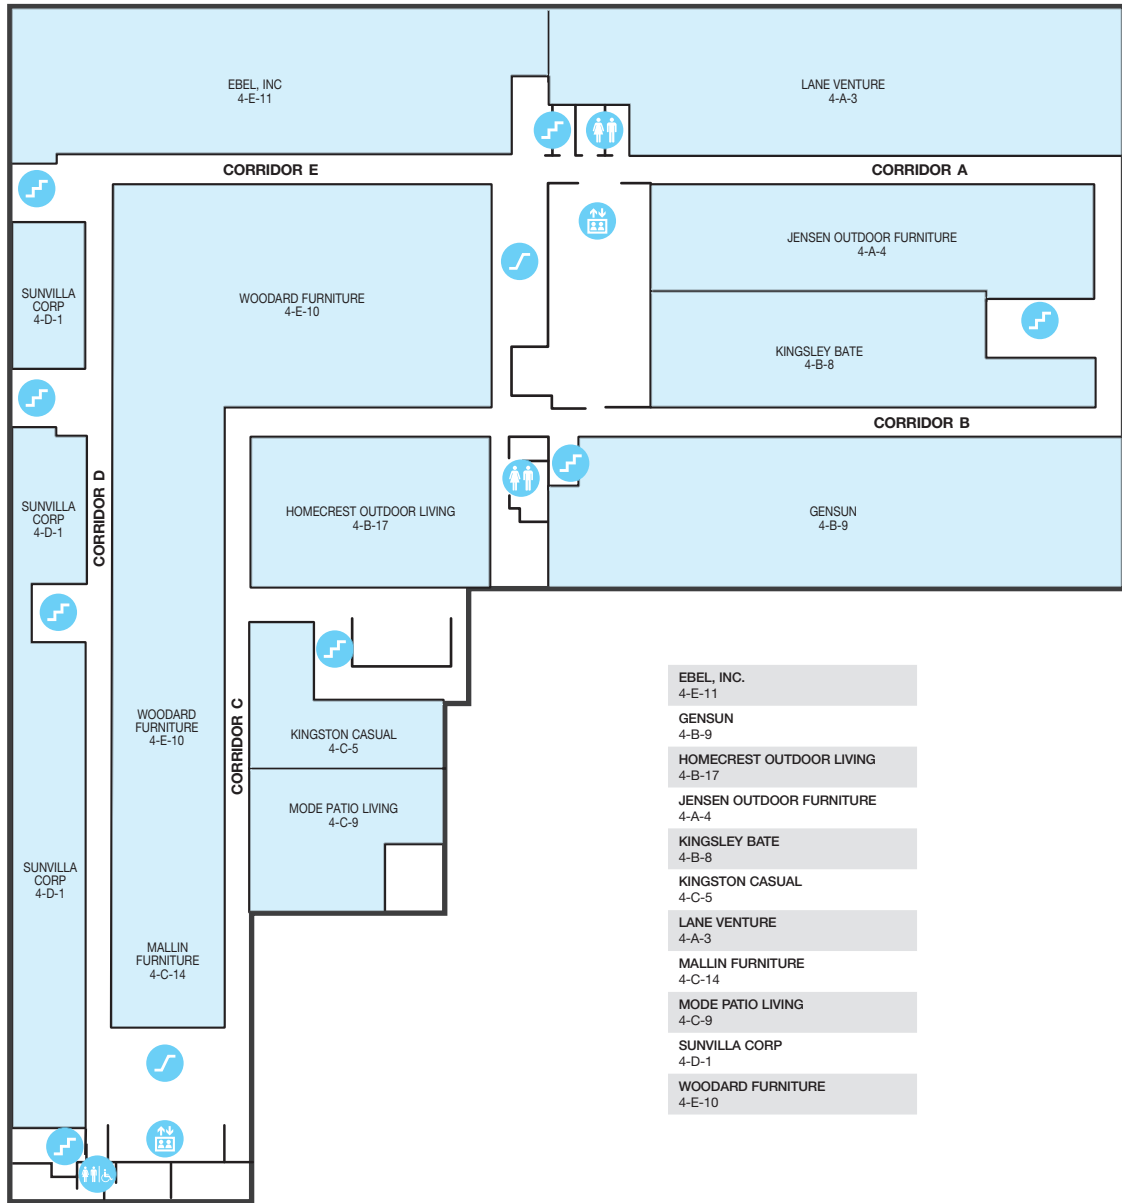

B1

F4

Casual/Outdoor Furnishings Showrooms

Market/Open Year Round Floor

Select showrooms open weekdays between Markets.

- EBEL, INC.
4-E-11
- GENSUN
4-B-9
- HOMECREST OUTDOOR LIVING
4-B-17
- JENSEN OUTDOOR FURNITURE
4-A-4
- KINGSLEY BATE
4-B-8
- KINGSTON CASUAL
4-C-5
- LANE VENTURE
4-A-3
- MALLIN FURNITURE
4-C-14
- MODE PATIO LIVING
4-C-9
- SUNVILLA CORP
4-D-1
- WOODARD FURNITURE
4-E-10

Building 1 Floor 4

- Elevator
- Escalator
- Stairs
- Restroom
- Restroom Wheelchair Accessible

This floor is open for Casual Market Atlanta during Market hours. It also participates in the Open Year Round program.