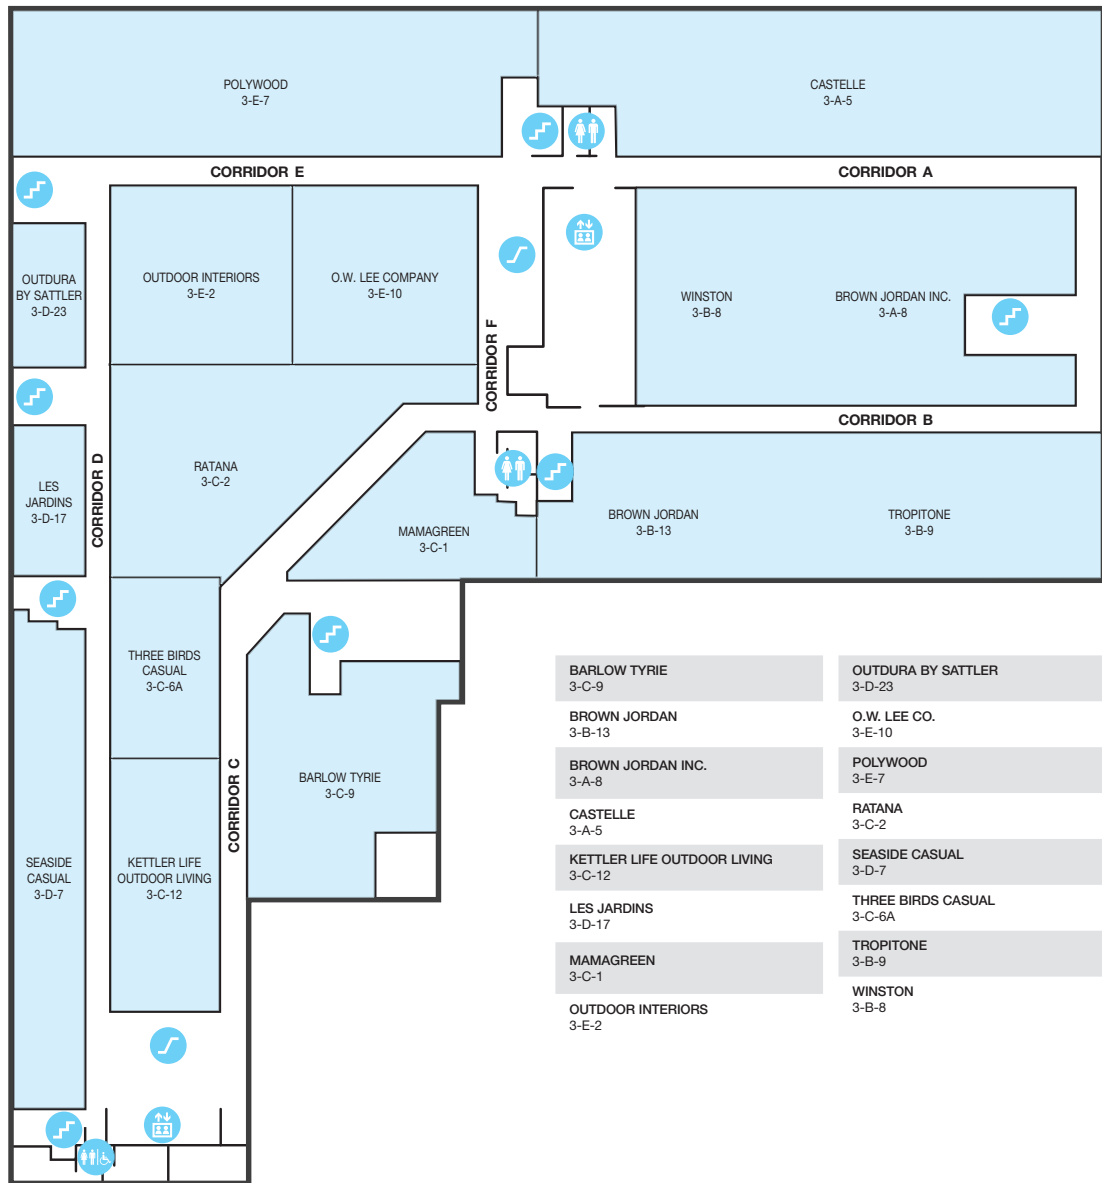

## Market/Open Year Round Floor

Select showrooms open weekdays between Markets.

B1

F3

- |                                       |                              |
|---------------------------------------|------------------------------|
| BARLOW TYRIE<br>3-C-9                 | OUTDURA BY SATTLER<br>3-D-23 |
| BROWN JORDAN<br>3-B-13                | O.W. LEE CO.<br>3-E-10       |
| BROWN JORDAN INC.<br>3-A-8            | POLYWOOD<br>3-E-7            |
| CASTELLE<br>3-A-5                     | RATANA<br>3-C-2              |
| KETTLER LIFE OUTDOOR LIVING<br>3-C-12 | SEASIDE CASUAL<br>3-D-7      |
| LES JARDINS<br>3-D-17                 | THREE BIRDS CASUAL<br>3-C-6A |
| MAMAGREEN<br>3-C-1                    | TROPITONE<br>3-B-9           |
| OUTDOOR INTERIORS<br>3-E-2            | WINSTON<br>3-B-8             |

Building 1 Floor 3

- Elevator
- Escalator
- Stairs
- Restroom
- Restroom Wheelchair Accessible

This floor is open for Casual Market Atlanta during Market hours. It also participates in the Open Year Round program.