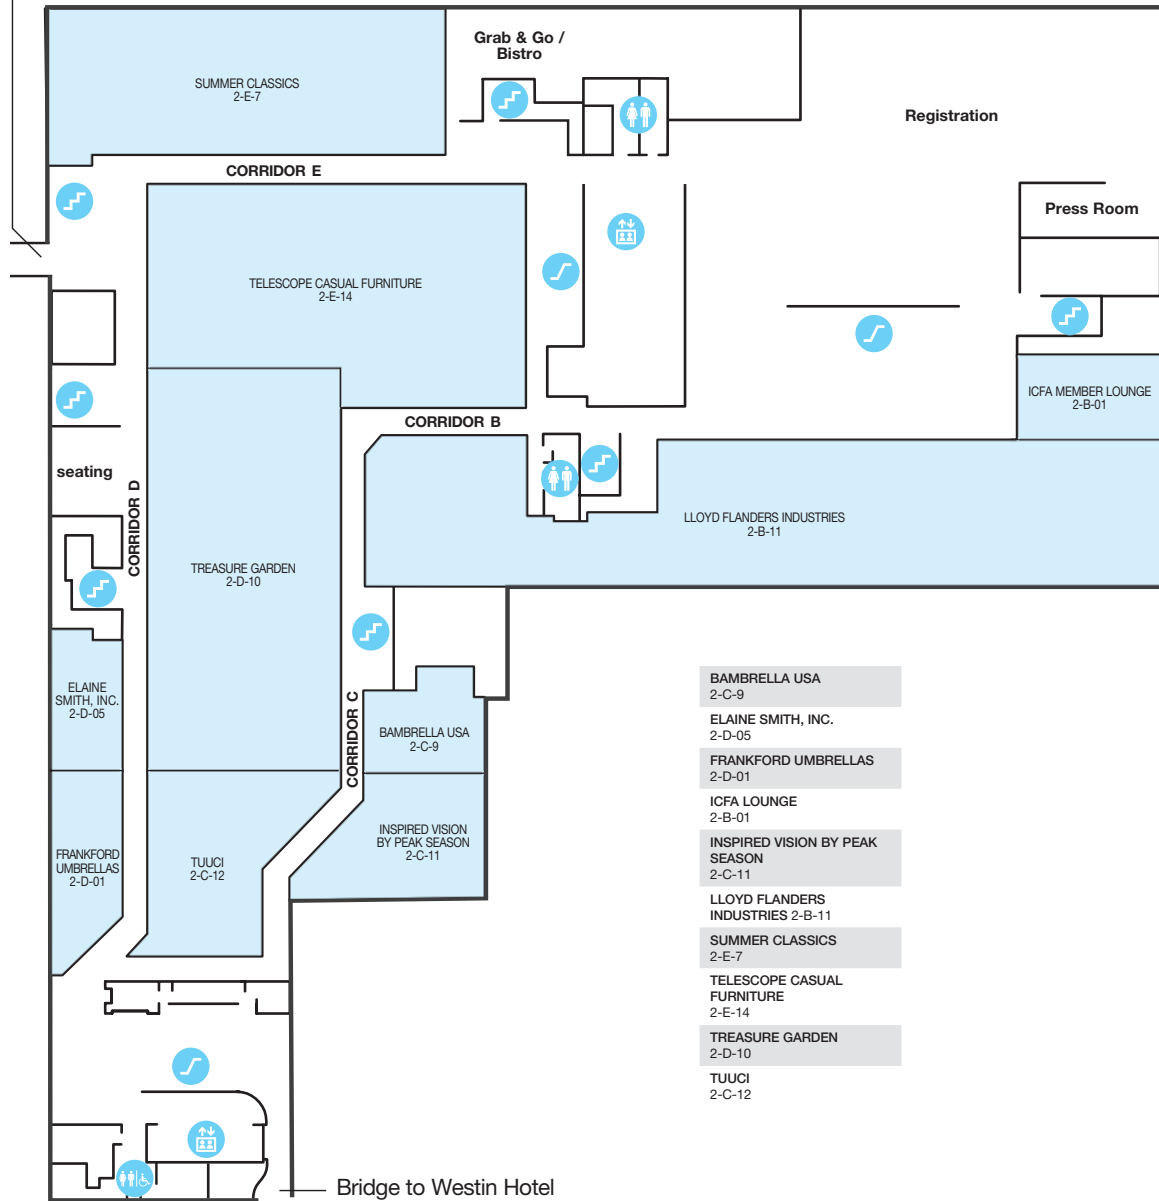

B1

F2

Bridge Level

Registration Casual/Outdoor Furnishings Showrooms

Market/Open Year Round Floor

Select showrooms open weekdays between Markets..

bridge to Building 2

- BAMBRELLA USA
2-C-9
- ELAINE SMITH, INC.
2-D-05
- FRANKFORD UMBRELLAS
2-D-01
- ICFA LOUNGE
2-B-01
- INSPIRED VISION BY PEAK SEASON
2-C-11
- LLOYD FLANDERS INDUSTRIES 2-B-11
- SUMMER CLASSICS
2-E-7
- TELESCOPE CASUAL FURNITURE
2-E-14
- TREASURE GARDEN
2-D-10
- TUUCI
2-C-12

Building 1 Floor 2

- Elevator
- Escalator
- Stairs
- Restroom
- Restroom Wheelchair Accessible

This floor is open for Casual Market Atlanta during Market hours. It also participates in the Open Year Round program.